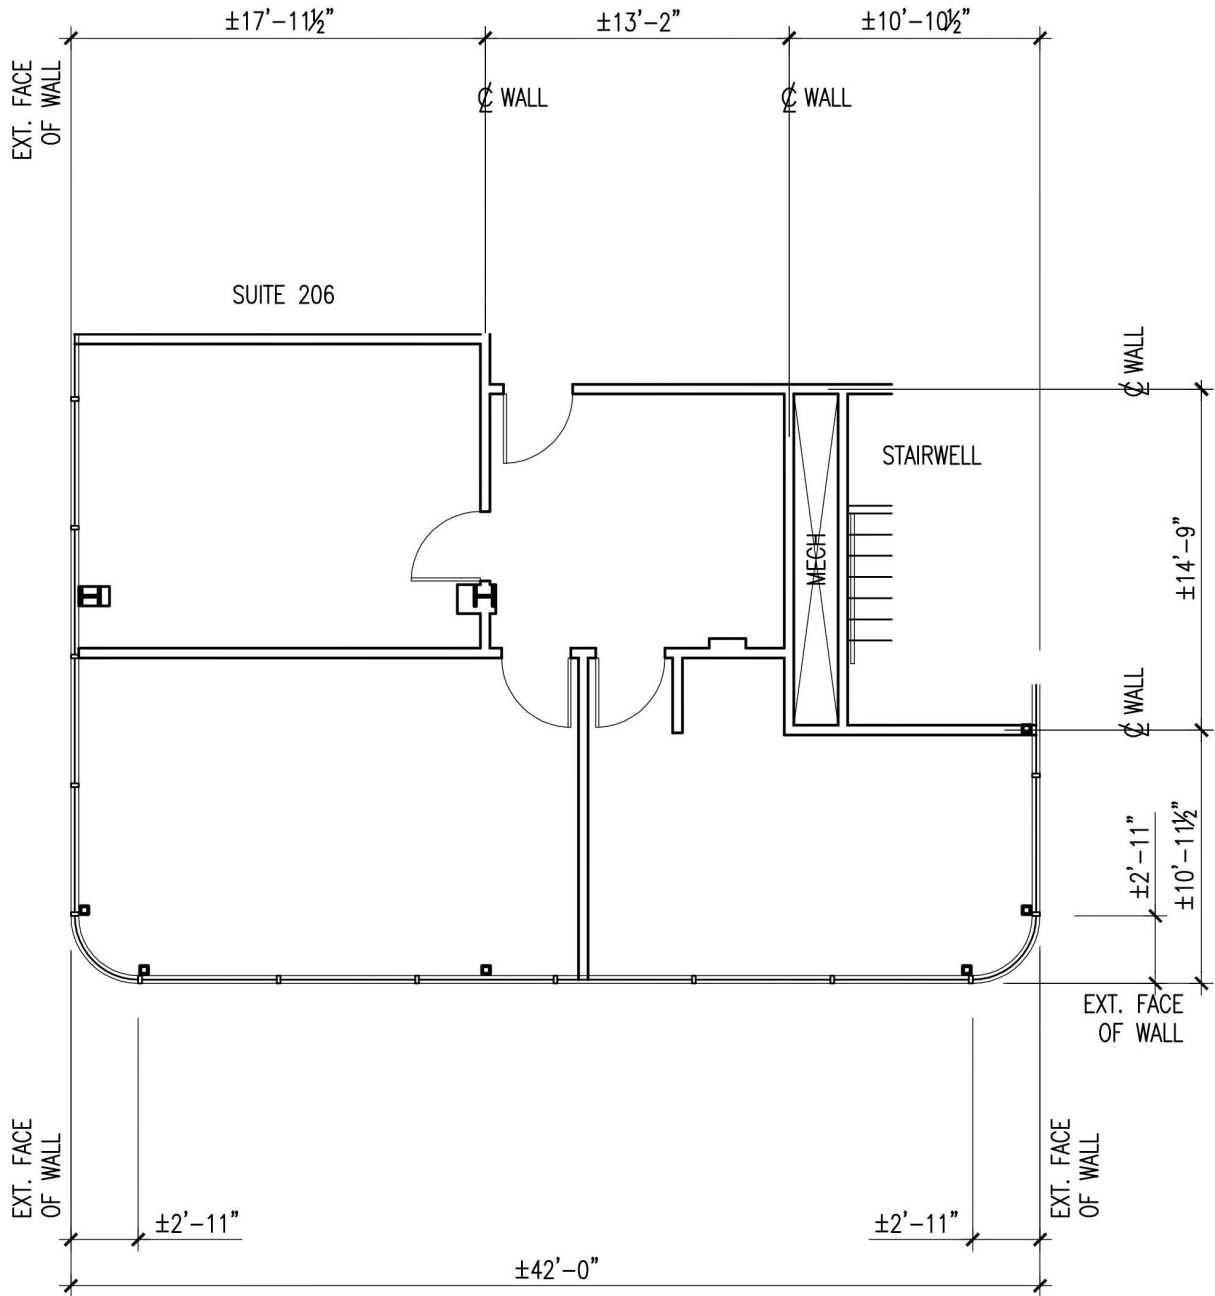

Dutra Plaza: Pleasanton

5960 STONERIDGE BLVD.

3-17-09

09005

FLOOR PLAN

SUITE 207

$1/8" = 1'-0"$